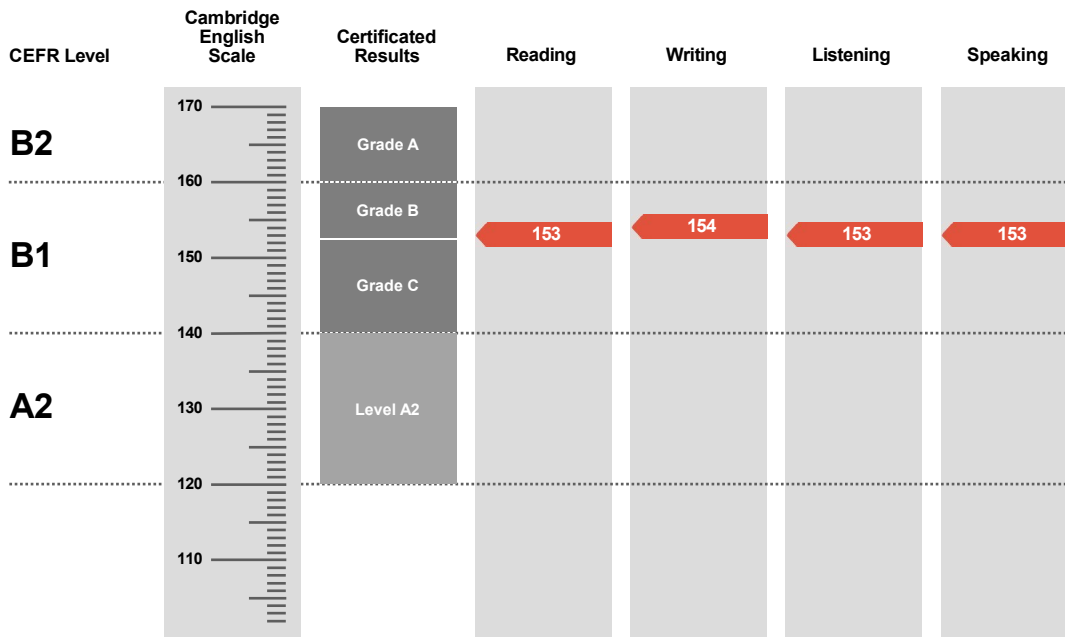

Preliminary English Test

Statement of Results

Candidate name

First Name Last Name

Place of entry

TEST123

Result

Pass at Grade B

Overall Score

153

CEFR Level

B1

Preliminary is an examination targeted at Level B1 in the Council of Europe's Common European Framework of Reference.

Candidates achieving Grade A (between 160 and 170 on the Cambridge English Scale) receive a certificate stating that they have demonstrated ability at Level B2. Candidates achieving Grade B or Grade C (between 140 and 159 on the Cambridge English Scale) receive a certificate at Level B1.

Candidates whose performance is below Level B1, but falls within Level A2 (between 120 and 139 on the Cambridge English Scale), receive a certificate stating that they have demonstrated ability at Level A2.